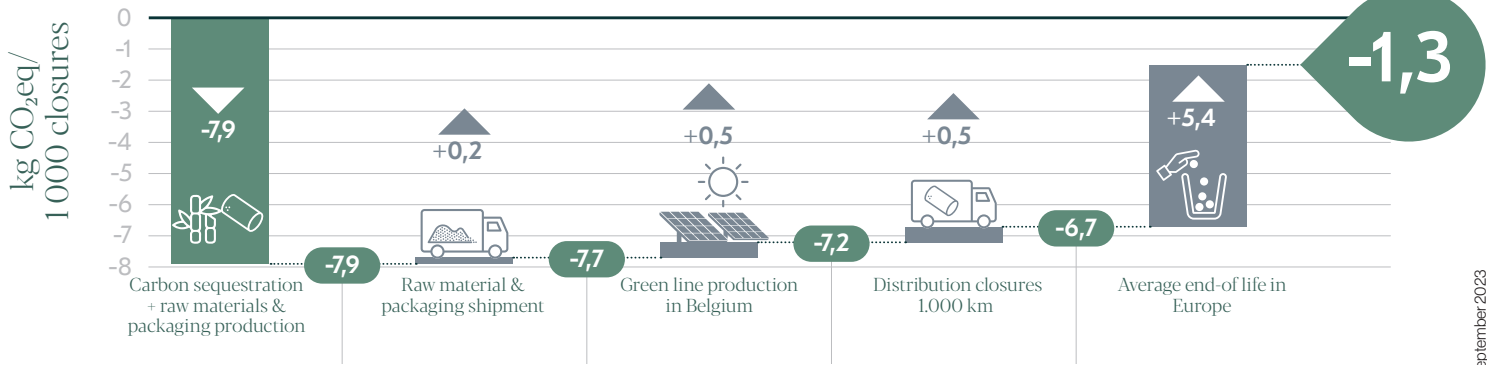

Example of Select Green 300

September 2023

Nomacorc Green Line is the only closure line with net zero carbon footprint