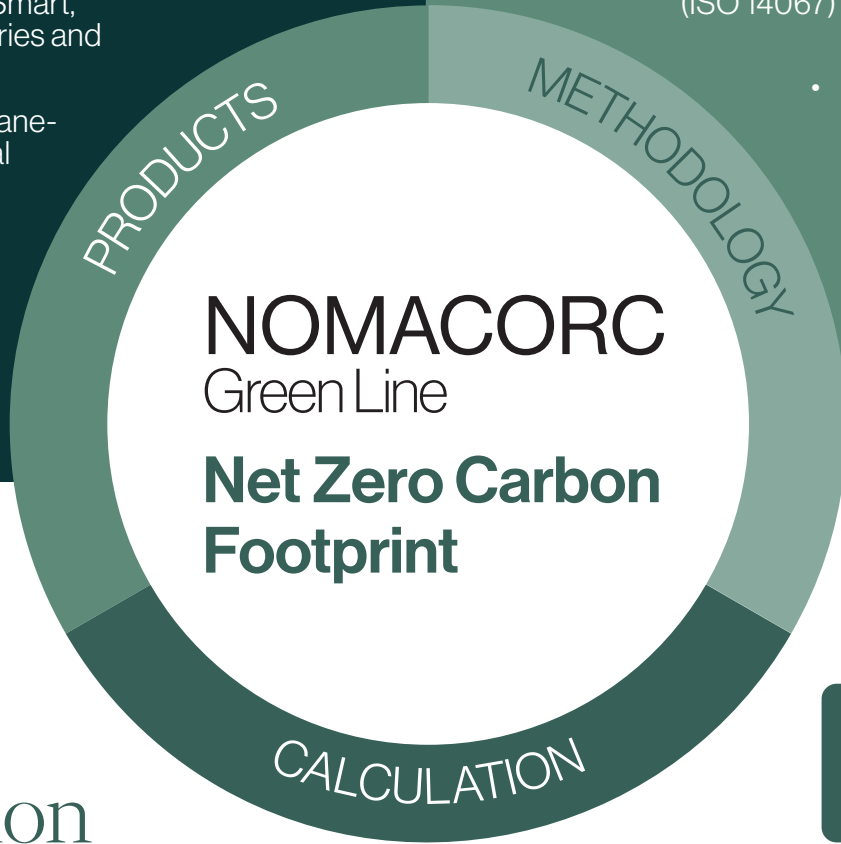

Products

- Full Nomacorc Green line portfolio in 2023: Smart, Classic, Select Series and Reserva
- Made with sugarcane-based raw material

Methodology

- Follow an ISO-certified standard (ISO 14067)
- Cradle to Grave Approach

Calculation

Example of Select Green 300